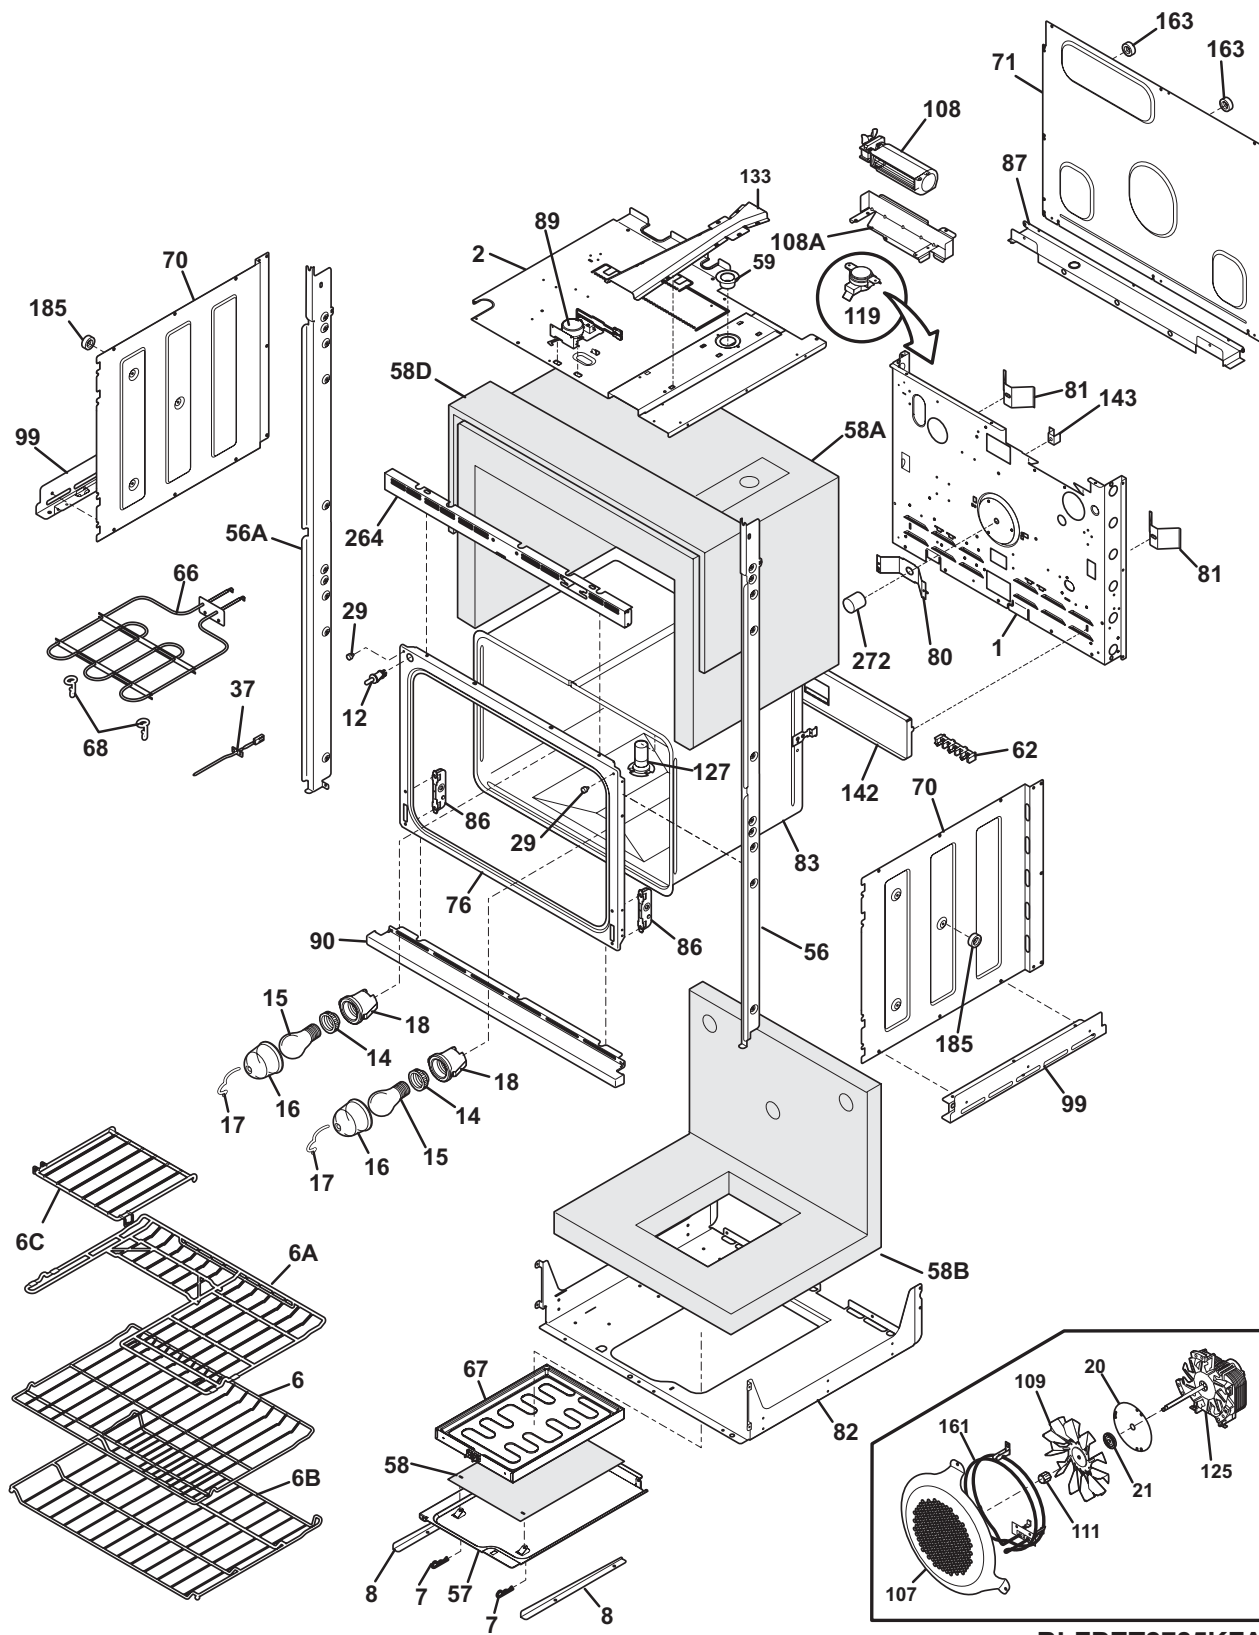

LOWER OVEN

BLFPET2785KFA

LOWER OVEN

POS. NO	PART NO.	DESCRIPTION
1	318259213	Back, main
2	318258920	Shield, insulation, upper
6	318922300	Rack, oven
6A	318926804	Rack, half, oven
6B	318919800	Rack, oven
6C	318929703	Insert, half rack
7	318368300	Pin, locking, (2)
8	318361801	Bracket, element, (2)
12	316445501	Switch, oven light, door frame
14	318224000	Receptacle, oven light
15	5303013071	Bulb/Lamp, light
15*	318268099	Insulation, oven light
16	08011086	Lens, oven light, glass
17	5304400195	Retainer, light cover
18	318222400	Housing, oven light
18*	318368501	Seal, housing, flat washer
20	318389400	Plate, retainer
21	318389000	Seal, ring
29	316517600	Spacer, oven door
37 #	316217002	Probe, oven temp
56	318903604	Trim, side filler, black, RH
56A	318903605	Trim, side filler, black, LH
57	318902701	Panel, service
58	318330503	Insulation, service panel
58A	318386110	Insulation, oven wrapper
58B	318330510	Insulation, back & bottom, oven
58D	318372006	Insulation, 1/2" thick, 43 x 9.5
59	318072577	Duct, oven vent
62	316056000	Terminal Block
62*	5303323139	Screw, 10-24 x 0.906
62*	5303323144	Nut, 10-32
66 #	318255601	Element, broil, 3400W
67 #	318902502	Element, hidden bake, 1450W
* #	318231870	Wiring Harness, bake element
*	5303323130	Screw, 8 x 1/4, (6)
68	5304403015	Support, hanger, (4), broil element
70	318259100	Shield, insulation, sides, (2)
71	318260001	Panel, rear box
76	318056224	Front, oven
80	5303320846	Plate, oven mtg
81	318192400	Spring, oven
*	5303323129	Screw, 8 X 0.750
82	318258720	Shield, insulation, lower
83	318261810	Liner, oven
86	318561100	Receptacle, hinge, (2)
*	5304461333	Screw, 10-32 x 17/32
87	318260601	Bracket, cable mtg.
*	5303323136	Screw ground
89 #	318261215	Motor, latch assy
* #	318402206	Wiring Harness, main, latch
* #	318532135	Harness, wiring, latch, NO BAS